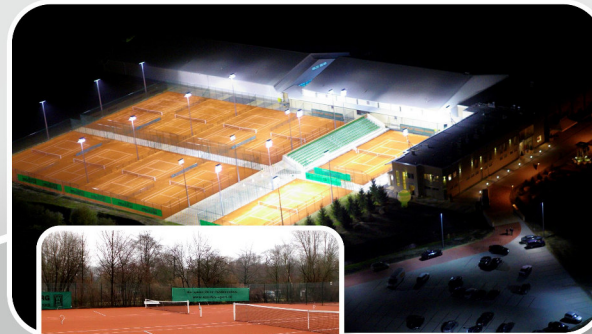

Our experience, your benefit.

How to contact us:

Our experience, your benefit.

A new generation of clay surface tennis courts!

We would like to introduce to you our company with this exclusive flyer. With our many years of experience, **SPORTAS** is an internationally recognized specialist in sports field surfacing. Apart from supplying and installing various sports surface systems worldwide, we also develop our own products and systems. Our key product is **TENNIS-FORCE®** floor surface. It goes without saying that we only use materials of the highest quality.

And we go that extra mile for you, too – you can count on us as your reliable partner even after your new floor surface has been installed. Give us a call and see for yourself what is possible!

By the way: did you know that numerous Fed Cup and Davis Cup matches have been played on our innovative **TENNIS-FORCE®** court surface? And since 2009, every year the world's best tennis players compete against each other at the WTA-Porsche-Tennis-Grand-Prix in Stuttgart with our innovative court surface under their feet.

When will you choose **TENNIS-FORCE®** ?

We are looking forward to your contact.

Don't hesitate to call us on +49(0)2595/3869683. You can also visit our website www.tennisforce.de to find out more about our services and products.

www.tennisforce.de

Patent pending.

SPORTAS GmbH
Sportanlagen-Sportbodenbau

Otto-Hahn-Straße 6
D-59399 Olfen

Phone: +49(0)2595/3869683

Fax: +49(0)2595/3869689

Email: sportas@t-online.de

Web: www.sportas-sport.com

OUTDOOR

TENNIS-FORCE®

INDOOR

TENNIS-FORCE® HS
Hydroslide

ElasticSlide

TENNIS-FORCE® ES
Elastic Slide

A new generation of clay surface tennis courts.

More information: www.tennisforce.de

More information: www.tennisforce.de

More information: www.tennisforce.de